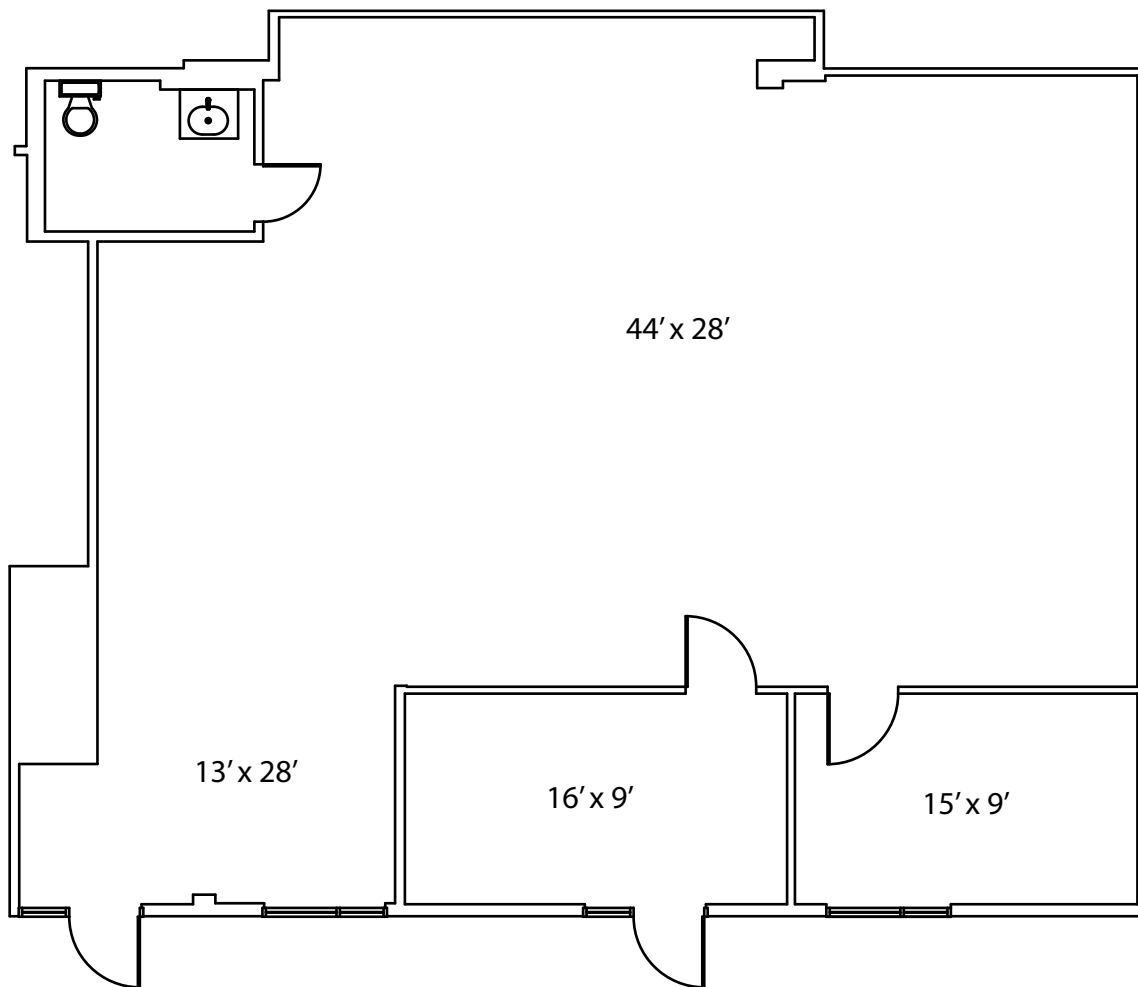

1,849 sf

For Leasing Information Contact:

Steve Butler
Engel Realty
951 18th Street South, Suite 200
Birmingham, AL 35205
Phone: (205) 939-8217
Fax: (205) 939-6817
sbutler@engelrealty.com
www.LeaseBham.com

Disclaimer: The above floor plan is not to scale. The available space shown is believed to be correct but is subject to change.

SUITE 114
1ST FLOOR
631 BEACON PARKWAY
BIRMINGHAM, AL. 35209

Prepared by:
American Building Calculators
2209 Collier Parkway, Suite 118
Land O Lakes, FL. 34639
Phone: 813.600.5472
http://www.abcalc.biz