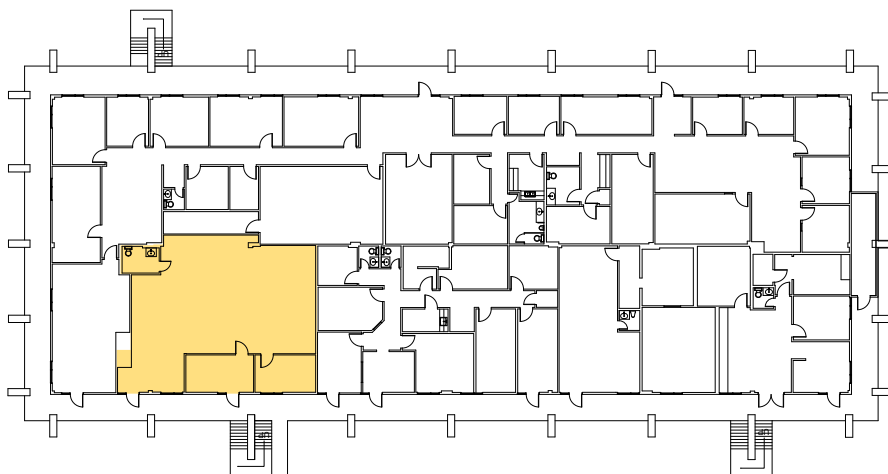

Disclaimer: The above floor plan is not to scale. The available space shown is believed to be correct but is subject to change.

SUITE 114  
1ST FLOOR  
631 BEACON PARKWAY  
BIRMINGHAM, AL. 35209

Prepared by:  
American Building Calculators  
2209 Collier Parkway, Suite 118  
Land O Lakes, FL. 34639  
Phone: 813.600.5472  
http://www.abcalc.biz