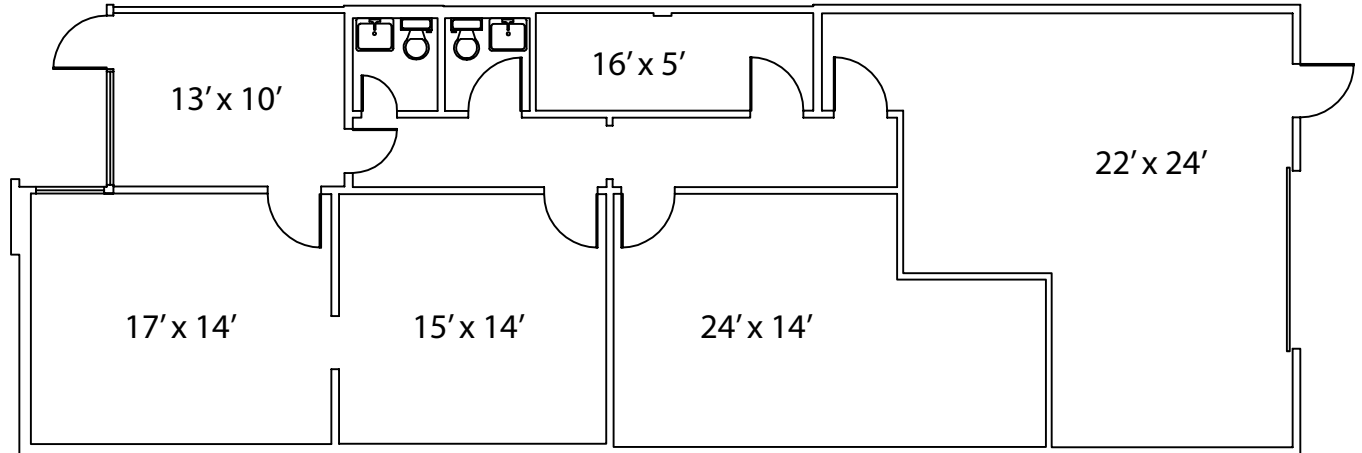

1,700 sf

## FLOOR PLAN

For Leasing Information Contact:

Royce Emerson  
Engel Realty  
951 18th Street South, Suite 200  
Birmingham, AL 35205  
Phone: (205) 939-8224  
Fax: (205) 939-6817

*Disclaimer: The above dimensions are not to scale. The available space shown is believed to be correct but is subject to change.*