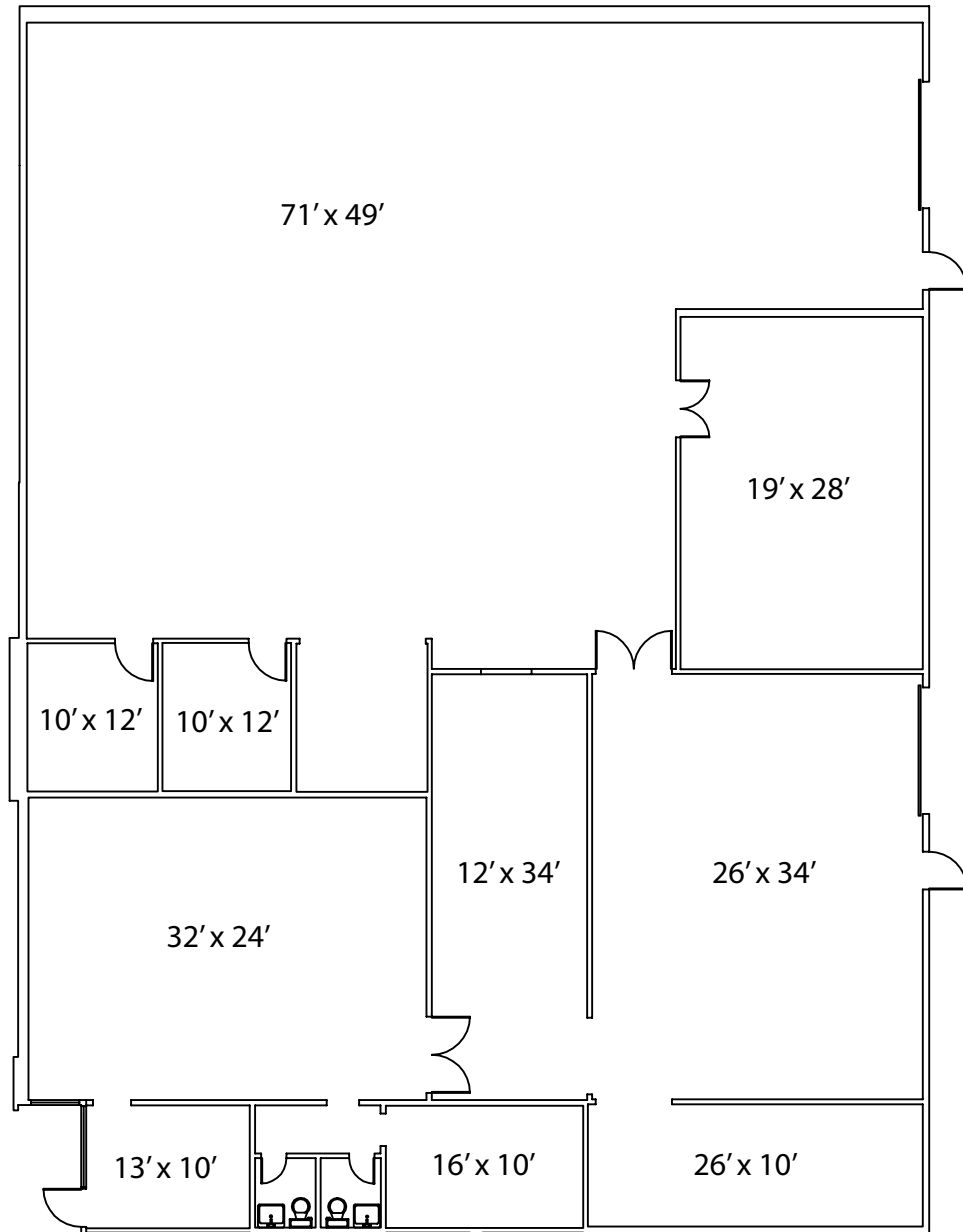

6,800 sf

For Leasing Information Contact:

Royce Emerson  
Engel Realty  
951 18th Street South, Suite 200  
Birmingham, AL 35205  
Phone: (205) 939-8224  
Fax: (205) 939-6817

**FLOOR PLAN**

*Disclaimer: The above dimensions are not to scale. The available space shown is believed to be correct but is subject to change.*

SUITE 111  
240 BUILDING  
240 OXMOOR CIRCLE  
HOMWOOD, AL. 35209

Prepared by:  
**American Building Calculations**  
2209 Collier Parkway, Suite 118  
Land O Lakes, FL. 34639  
Phone: 813.600.5472  
<http://www.abcalc.biz>