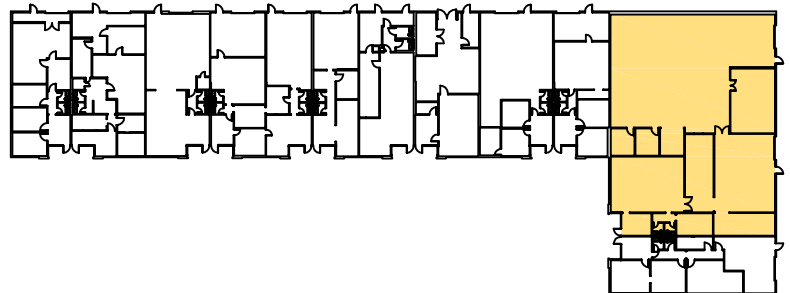

6,800 sf

For Leasing Information Contact:

Royce Emerson  
Engel Realty  
951 18th Street South, Suite 200  
Birmingham, AL 35205  
Phone: (205) 939-8224  
Fax: (205) 939-6817

**FLOOR PLAN**

*Disclaimer: The above dimensions are not to scale. The available space shown is believed to be correct but is subject to change.*

SUITE 111  
240 BUILDING  
240 OXMOOR CIRCLE  
HOMWOOD, AL. 35209

Prepared by:  
**American Building Calculations**  
2209 Collier Parkway, Suite 118  
Land O Lakes, FL. 34639  
Phone: 813.600.5472  
<http://www.abcalc.biz>