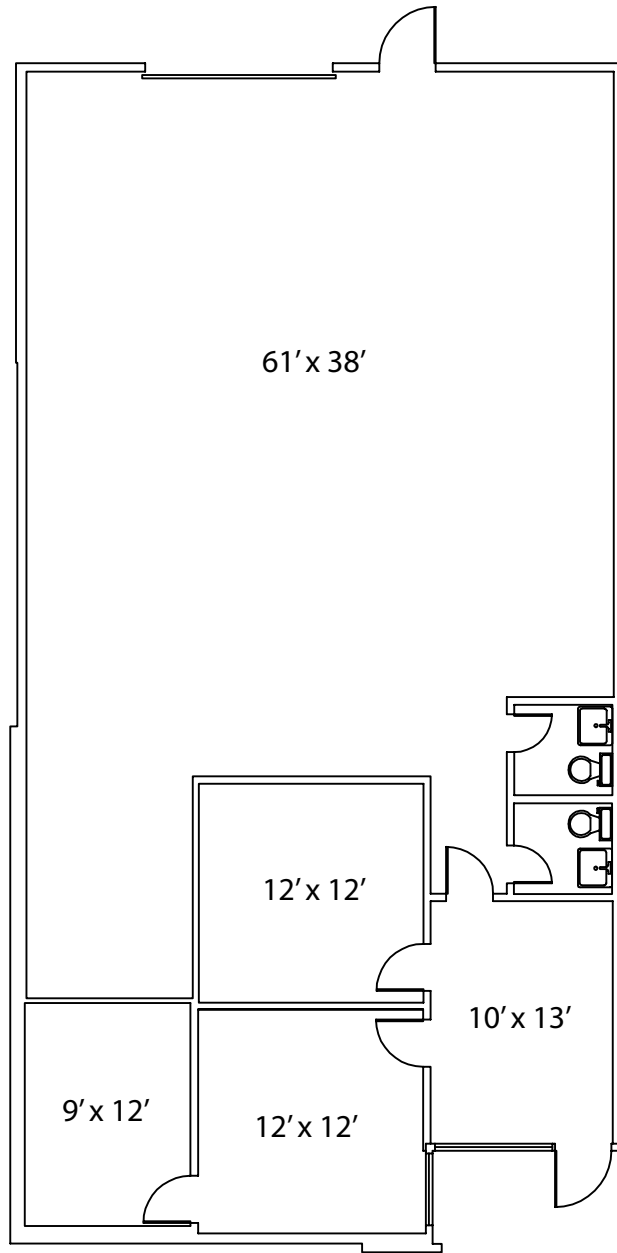

1,700 sf

For Leasing Information Contact:

Royce Emerson  
Engel Realty  
951 18th Street South, Suite 200  
Birmingham, AL 35205  
Phone: (205) 939-8224  
Fax: (205) 939-6817

**FLOOR PLAN**

*Disclaimer: The above dimensions are not to scale. The available space shown is believed to be correct but is subject to change.*

SUITE 109  
240 BUILDING  
240 OXMOOR CIRCLE  
HOMEWOOD, AL. 35209

Prepared by:  
American Building Calculations  
2209 Collier Parkway, Suite 118  
Land O Lakes, FL. 34639  
Phone: 813.600.5472  
<http://www.abcalc.biz>