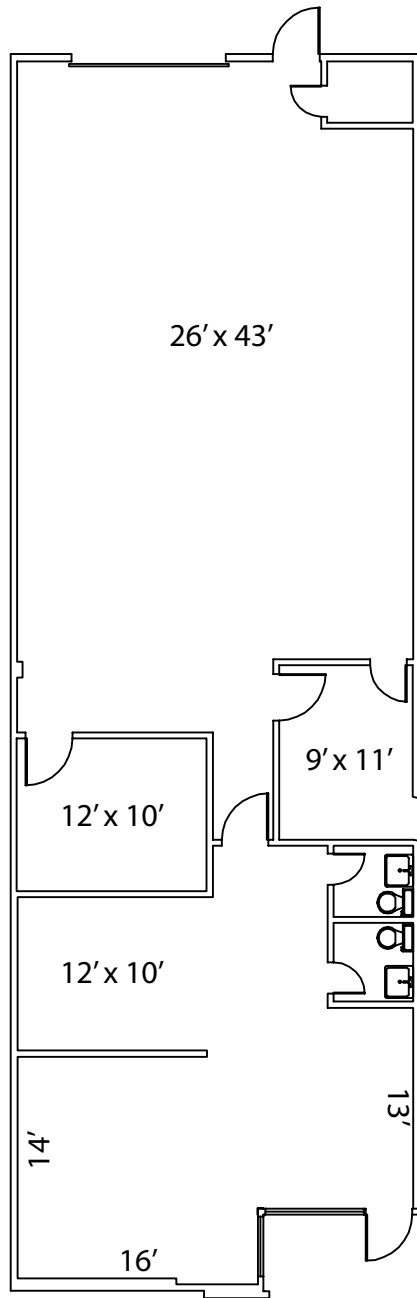

2,100 sf

For Leasing Information Contact:

Royce Emerson
Engel Realty
951 18th Street South, Suite 200
Birmingham, AL 35205
Phone: (205) 939-8224
Fax: (205) 939-6817

FLOOR PLAN

Disclaimer: The above dimensions are not to scale. The available space shown is believed to be correct but is subject to change.

SUITE 103
237 BUILDING
237 OXMOOR CIRCLE
HOMWOOD, AL. 35209

Prepared by:
American Building Calculations
2209 Collier Parkway, Suite 118
Land O Lakes, FL. 34639
Phone: 813.600.5472
<http://www.abcalc.biz>