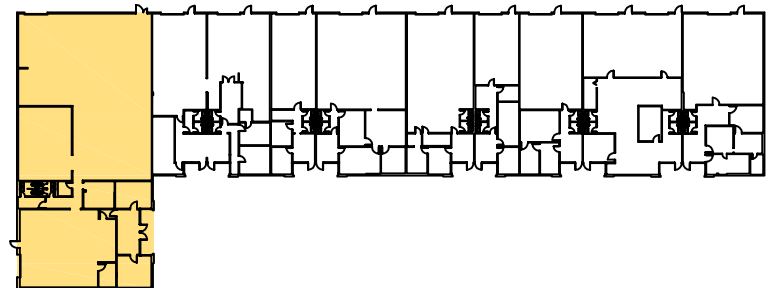

7,350 sf

For Leasing Information Contact:

Royce Emerson  
Engel Realty  
951 18th Street South, Suite 200  
Birmingham, AL 35205  
Phone: (205) 939-8224  
Fax: (205) 939-6817

**FLOOR PLAN**

*Disclaimer: The above dimensions are not to scale. The available space shown is believed to be correct but is subject to change.*

SUITE 211  
234 BUILDING  
234 OXMOOR CIRCLE  
HOMWOOD, AL. 35209

Prepared by:  
**American Building Calculations**  
2209 Collier Parkway, Suite 118  
Land O Lakes, FL. 34639  
Phone: 813.600.5472  
<http://www.abcalc.biz>