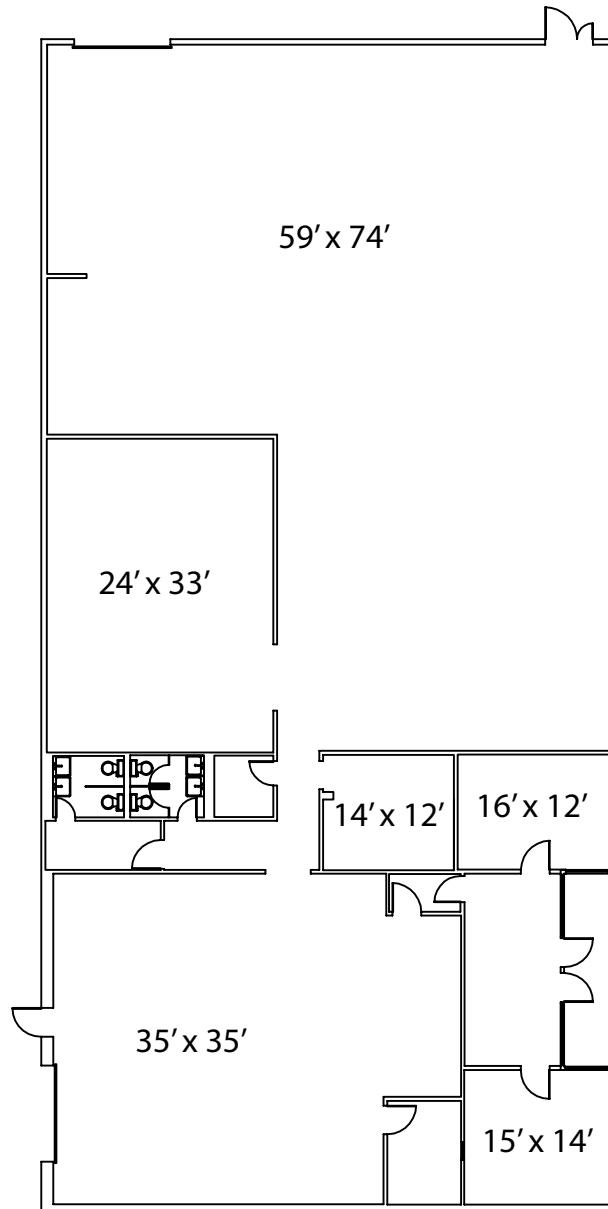

7,350 sf

For Leasing Information Contact:

Royce Emerson  
Engel Realty  
951 18th Street South, Suite 200  
Birmingham, AL 35205  
Phone: (205) 939-8224  
Fax: (205) 939-6817

**FLOOR PLAN**

*Disclaimer: The above dimensions are not to scale. The available space shown is believed to be correct but is subject to change.*

SUITE 211  
234 BUILDING  
234 OXMOOR CIRCLE  
HOMWOOD, AL. 35209

Prepared by:  
**American Building Calculations**  
2209 Collier Parkway, Suite 118  
Land O Lakes, FL. 34639  
Phone: 813.600.5472  
<http://www.abcalc.biz>