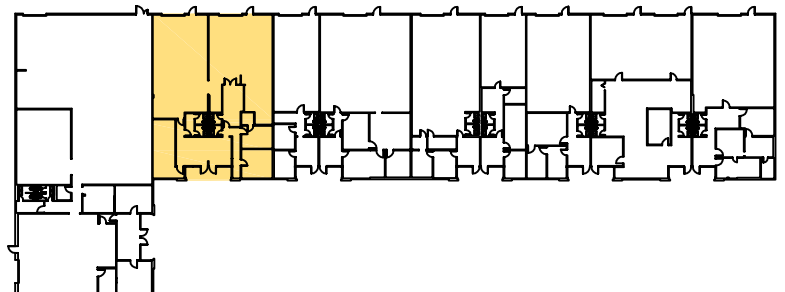

3,800 sf

For Leasing Information Contact:

Royce Emerson
Engel Realty
951 18th Street South, Suite 200
Birmingham, AL 35205
Phone: (205) 939-8224
Fax: (205) 939-6817

FLOOR PLAN

Disclaimer: The above dimensions are not to scale. The available space shown is believed to be correct but is subject to change.

SUITE 210
234 BUILDING
234 OXMOOR CIRCLE
HOMWOOD, AL. 35209

Prepared by:
American Building Calculations
2209 Collier Parkway, Suite 118
Land O Lakes, FL. 34639
Phone: 813.600.5472
<http://www.abccalc.biz>