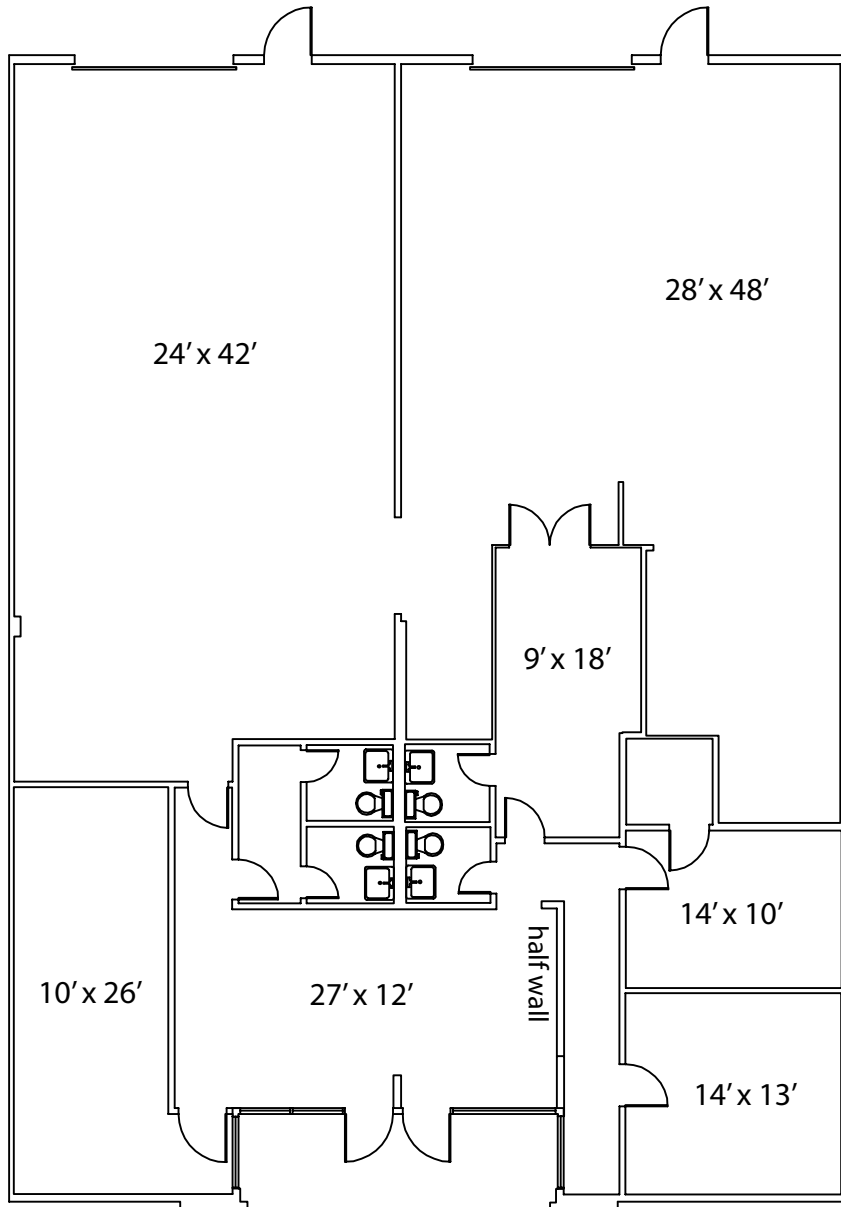

3,800 sf

For Leasing Information Contact:

Royce Emerson
Engel Realty
951 18th Street South, Suite 200
Birmingham, AL 35205
Phone: (205) 939-8224
Fax: (205) 939-6817

FLOOR PLAN

Disclaimer: The above dimensions are not to scale. The available space shown is believed to be correct but is subject to change.

SUITE 210
234 BUILDING
234 OXMOOR CIRCLE
HOMWOOD, AL. 35209

Prepared by:
American Building Calculations
2209 Collier Parkway, Suite 118
Land O Lakes, FL. 34639
Phone: 813.600.5472
<http://www.abccalc.biz>