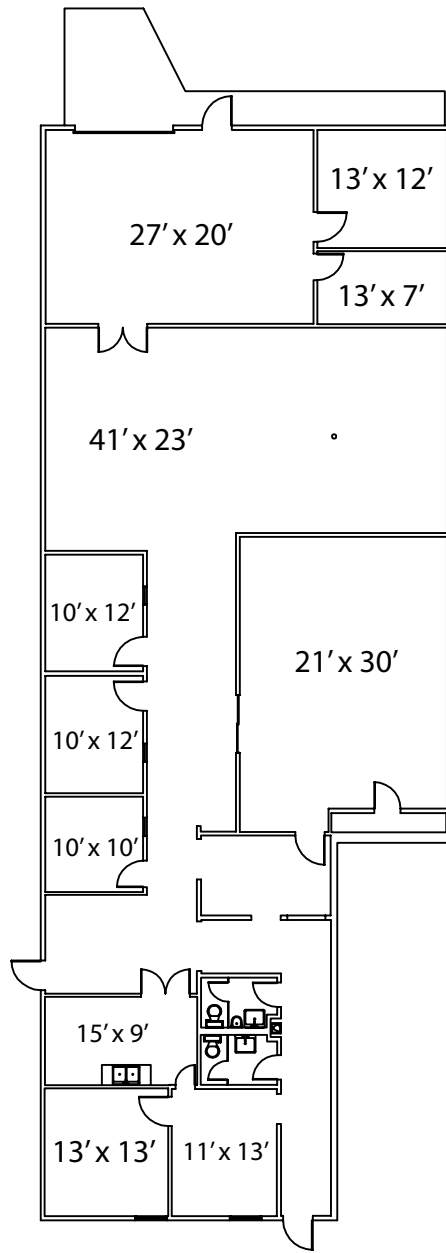

4,200 sf

For Leasing Information Contact:

Royce Emerson
Engel Realty
951 18th Street South, Suite 200
Birmingham, AL 35205
Phone: (205) 939-8224
Fax: (205) 939-6817

FLOOR PLAN

Disclaimer: The above dimensions are not to scale. The available space shown is believed to be correct but is subject to change.

SUITE 801
225 BUILDING
225 OXMOOR CIRCLE
HOMWOOD, AL. 35209

Prepared by:
American Building Calculations
2209 Collier Parkway, Suite 118
Land O Lakes, FL. 34639
Phone: 813.600.5472
<http://www.abcalc.biz>