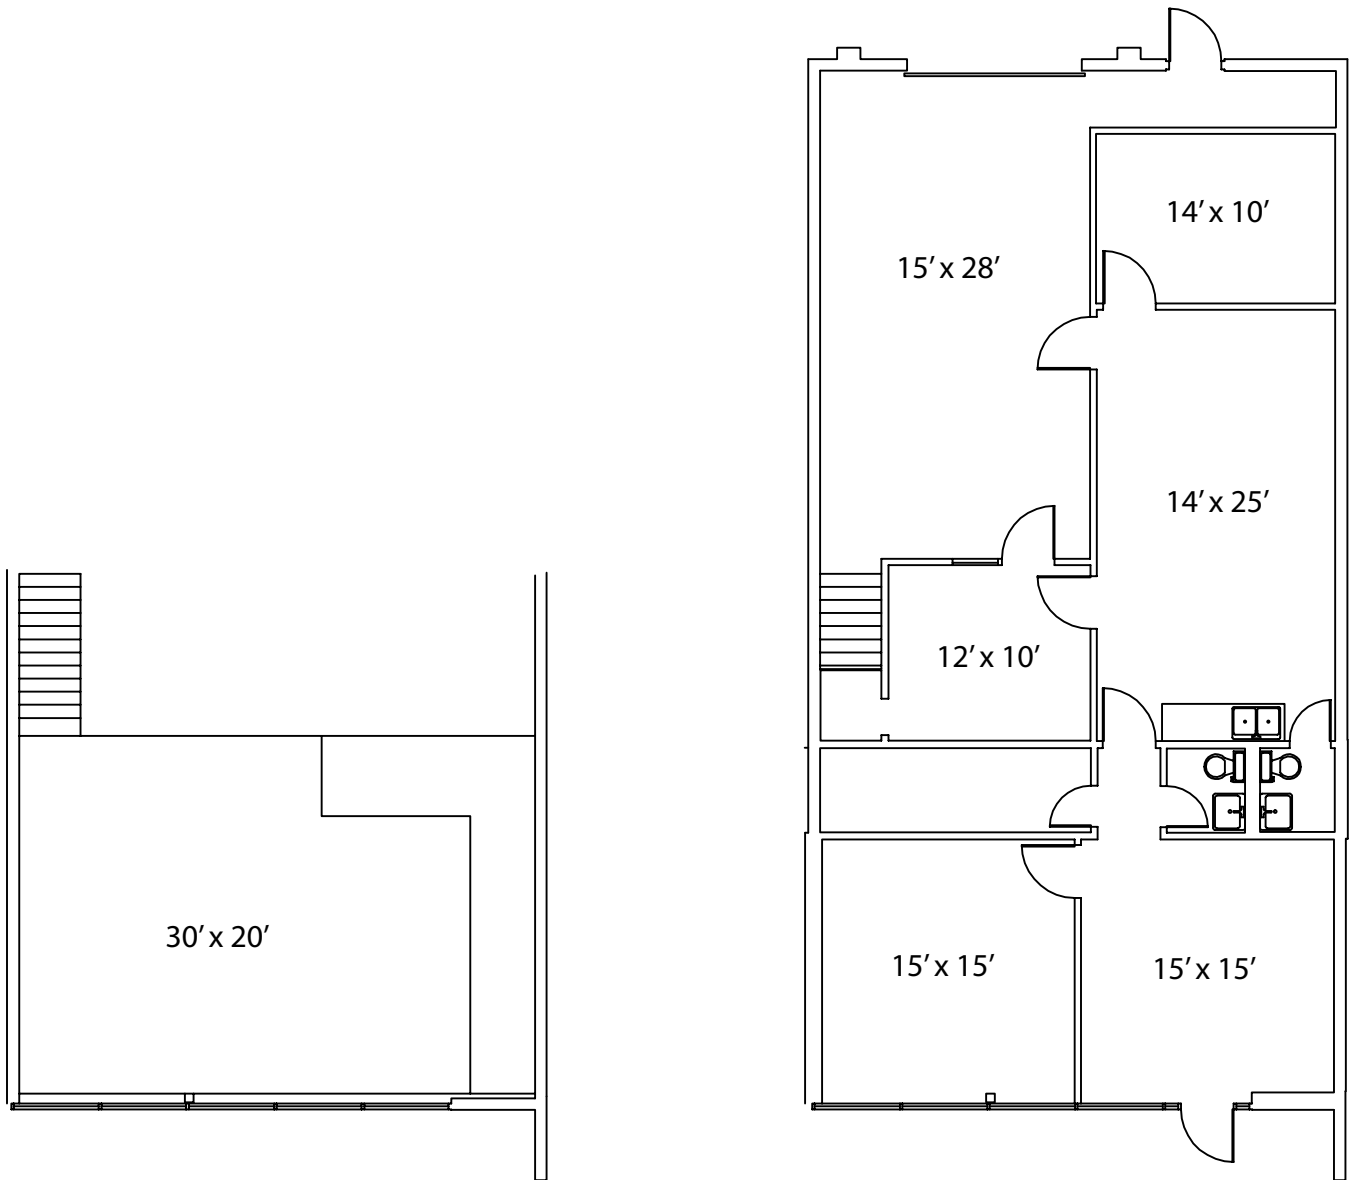

1,850 sf

For Leasing Information Contact:

Royce Emerson
Engel Realty
951 18th Street South, Suite 200
Birmingham, AL 35205
Phone: (205) 939-8224
Fax: (205) 939-6817

FLOOR PLAN

Disclaimer: The above dimensions are not to scale. The available space shown is believed to be correct but is subject to change.

SUITE 411
137 BUILDING
137 OXMOOR CIRCLE
HOMWOOD, AL. 35209

Prepared by:
American Building Calculations
2209 Collier Parkway, Suite 118
Land O Lakes, FL. 34639
Phone: 813.600.5472
<http://www.abccalc.biz>