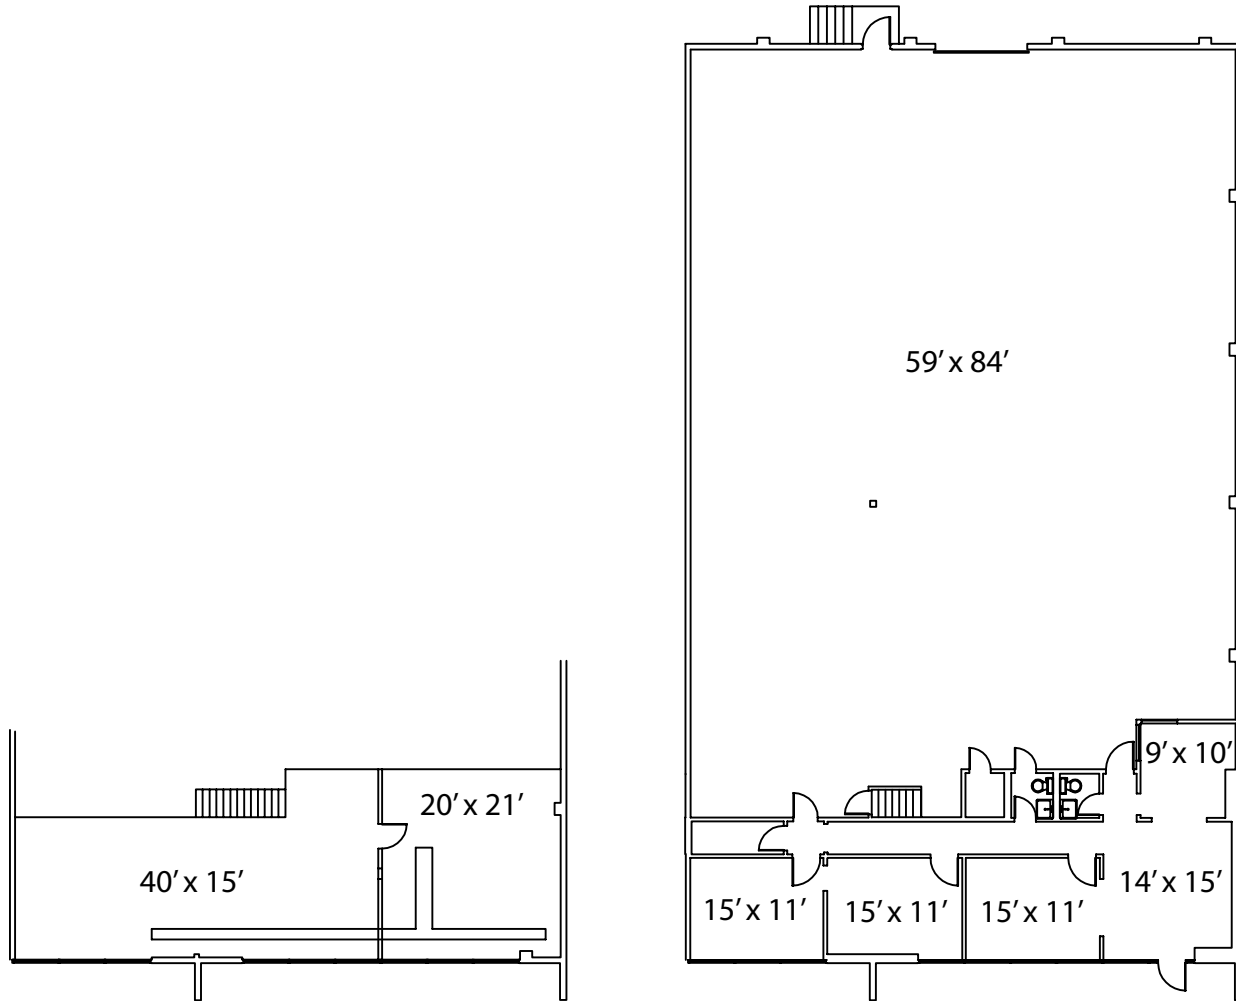

6,050 sf

For Leasing Information Contact:

Royce Emerson  
Engel Realty  
951 18th Street South, Suite 200  
Birmingham, AL 35205  
Phone: (205) 939-8224  
Fax: (205) 939-6817

**FLOOR PLAN**

*Disclaimer: The above dimensions are not to scale. The available space shown is believed to be correct but is subject to change.*

SUITE 343  
135 BUILDING  
135 OXMOOR CIRCLE  
HOMWOOD, AL. 35209

Prepared by:  
**American Building Calculations**  
2209 Collier Parkway, Suite 118  
Land O Lakes, FL, 34639  
Phone: 813.600.5472  
<http://www.abcalc.biz>