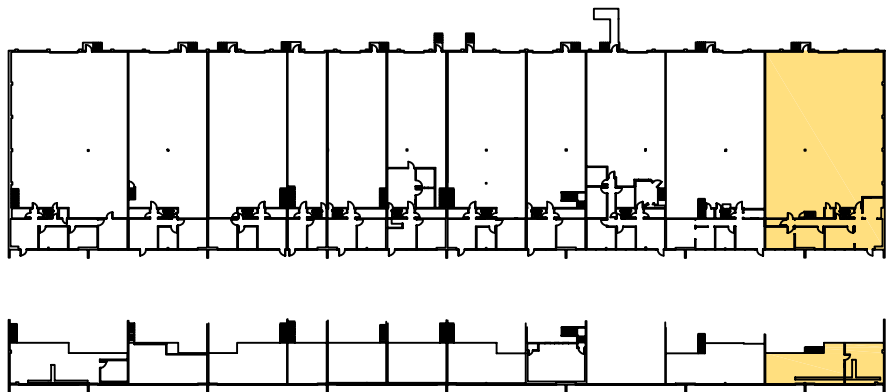

6,050 sf

For Leasing Information Contact:

Royce Emerson  
Engel Realty  
951 18th Street South, Suite 200  
Birmingham, AL 35205  
Phone: (205) 939-8224  
Fax: (205) 939-6817

**FLOOR PLAN**

*Disclaimer: The above dimensions are not to scale. The available space shown is believed to be correct but is subject to change.*

SUITE 343  
135 BUILDING  
135 OXMOOR CIRCLE  
HOMWOOD, AL. 35209

Prepared by:  
**American Building Calculations**  
2209 Collier Parkway, Suite 118  
Land O Lakes, FL, 34639  
Phone: 813.600.5472  
<http://www.abcalc.biz>