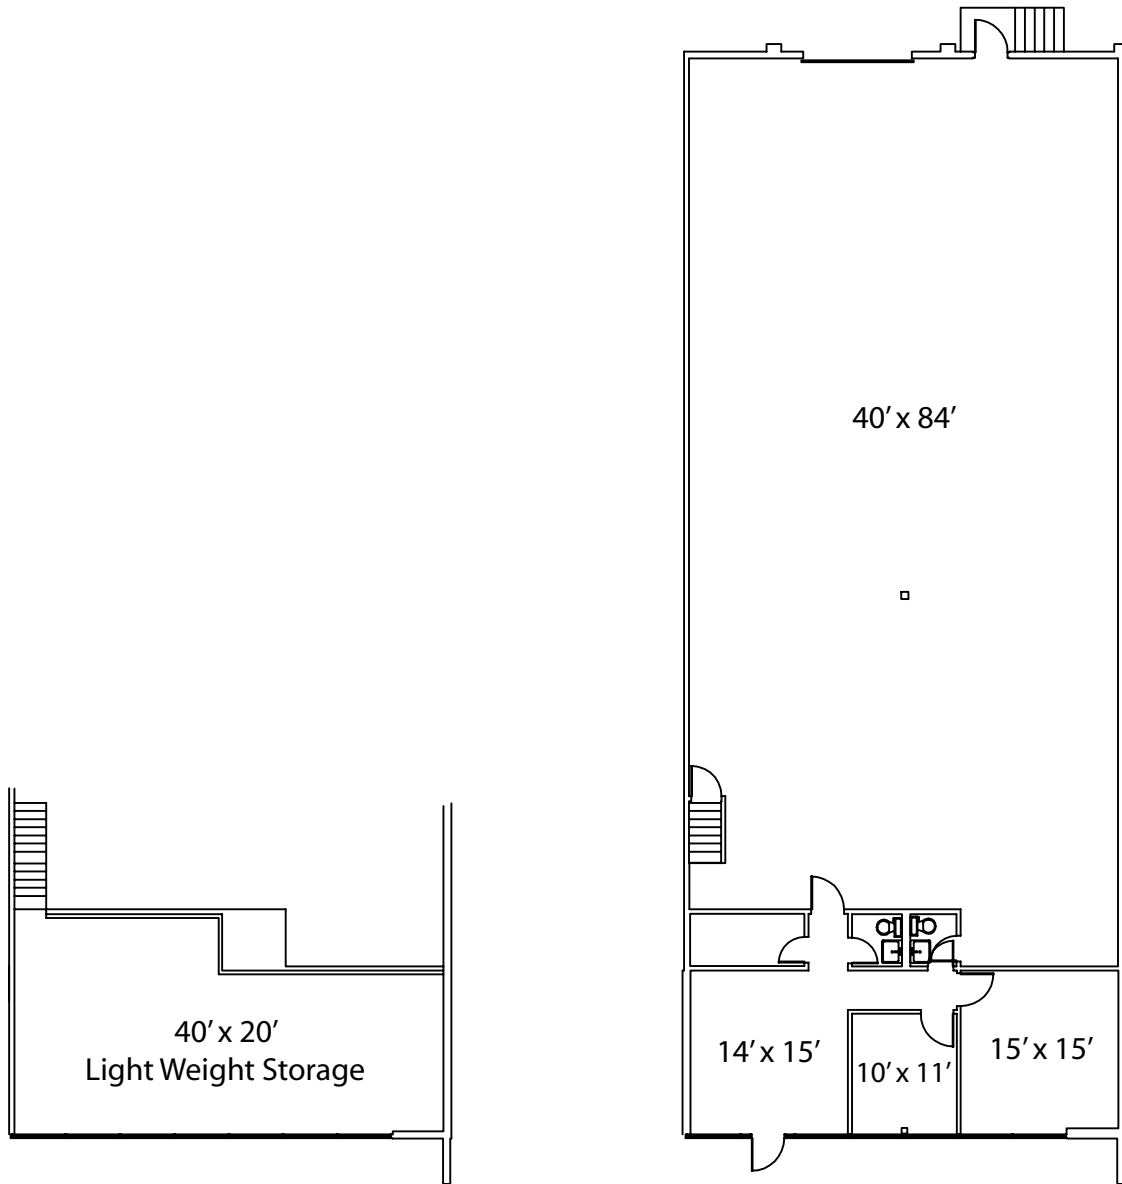

4,050 sf

For Leasing Information Contact:

Royce Emerson
Engel Realty
951 18th Street South, Suite 200
Birmingham, AL 35205
Phone: (205) 939-8224
Fax: (205) 939-6817

FLOOR PLAN

Disclaimer: The above dimensions are not to scale. The available space shown is believed to be correct but is subject to change.

SUITE 307
135 BUILDING
135 OXMOOR CIRCLE
HOMEWOOD, AL. 35209

Prepared by:
American Building Calculations
2209 Collier Parkway, Suite 118
Land O Lakes, FL. 34639
Phone: 813.600.5472
<http://www.abccalc.biz>