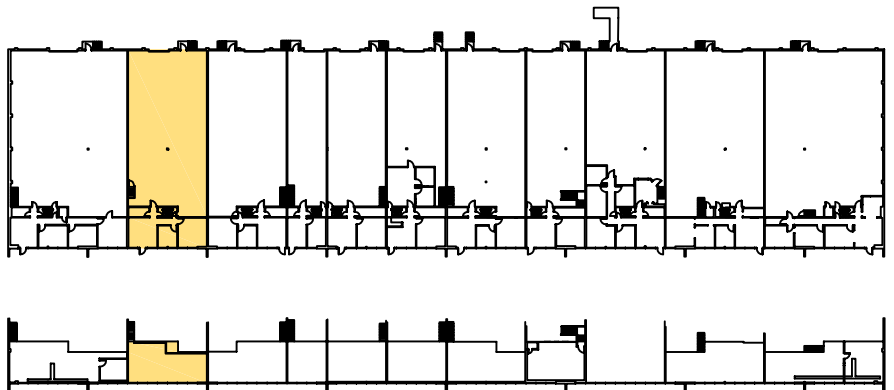

4,050 sf

For Leasing Information Contact:

Royce Emerson
Engel Realty
951 18th Street South, Suite 200
Birmingham, AL 35205
Phone: (205) 939-8224
Fax: (205) 939-6817

FLOOR PLAN

Disclaimer: The above dimensions are not to scale. The available space shown is believed to be correct but is subject to change.

SUITE 307
135 BUILDING
135 OXMOOR CIRCLE
HOMEWOOD, AL. 35209

Prepared by:
American Building Calculations
2209 Collier Parkway, Suite 118
Land O Lakes, FL. 34639
Phone: 813.600.5472
<http://www.abccalc.biz>