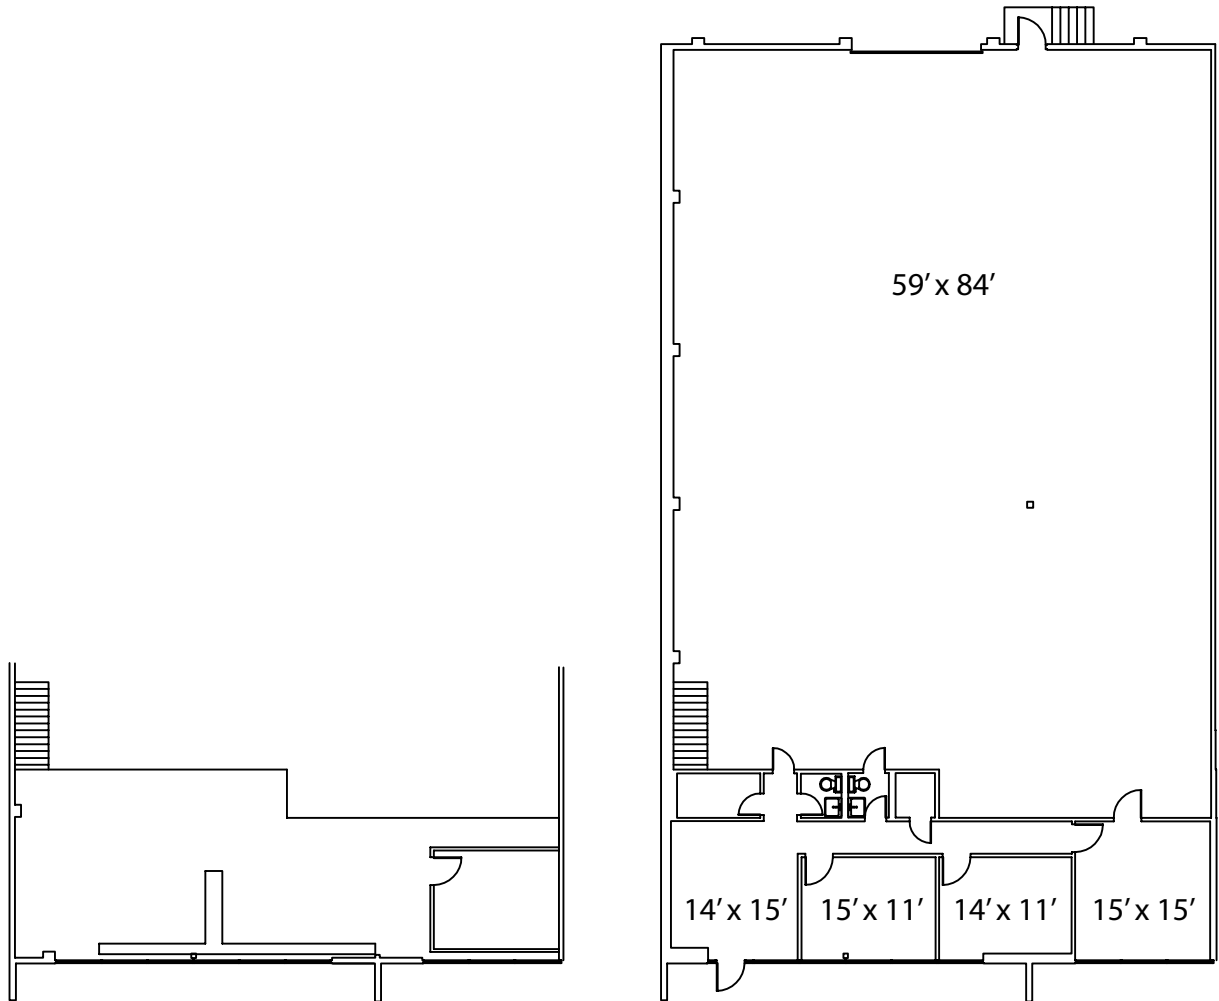

6,050 sf

For Leasing Information Contact:

Royce Emerson  
Engel Realty  
951 18th Street South, Suite 200  
Birmingham, AL 35205  
Phone: (205) 939-8224  
Fax: (205) 939-6817

**FLOOR PLAN**

*Disclaimer: The above dimensions are not to scale. The available space shown is believed to be correct but is subject to change.*

SUITE 301  
135 BUILDING  
135 OXMOOR CIRCLE  
HOMWOOD, AL. 35209

Prepared by:  
**American Building Calculations**  
2209 Collier Parkway, Suite 118  
Land O Lakes, FL. 34639  
Phone: 813.600.5472  
<http://www.abccalc.biz>