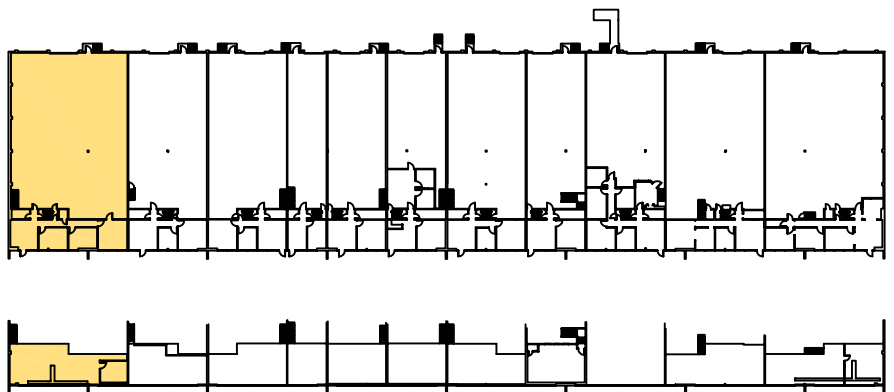

6,050 sf

For Leasing Information Contact:

Royce Emerson  
Engel Realty  
951 18th Street South, Suite 200  
Birmingham, AL 35205  
Phone: (205) 939-8224  
Fax: (205) 939-6817

**FLOOR PLAN**

*Disclaimer: The above dimensions are not to scale. The available space shown is believed to be correct but is subject to change.*

SUITE 301  
135 BUILDING  
135 OXMOOR CIRCLE  
HOMWOOD, AL. 35209

Prepared by:  
**American Building Calculations**  
2209 Collier Parkway, Suite 118  
Land O Lakes, FL. 34639  
Phone: 813.600.5472  
<http://www.abccalc.biz>