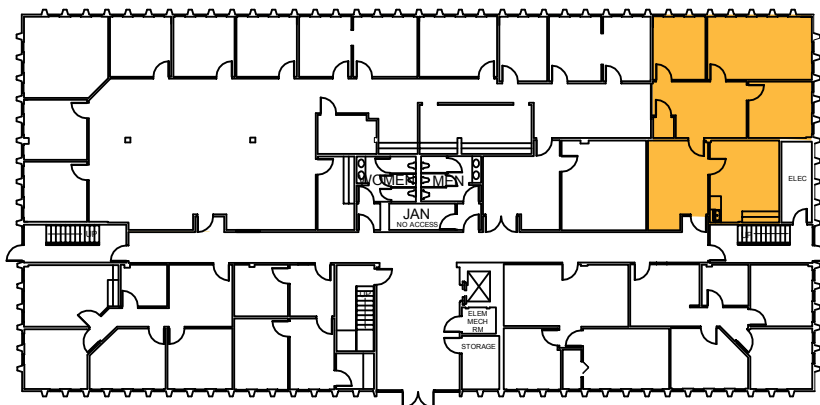

1,371 sf

Steve Butler
Engel Realty
951 18th Street South, Suite 200
Birmingham, AL 35205
Phone: (205) 939-8217
Fax: (205) 939-6817

Disclaimer: The above floor plan is not to scale. The available space shown is believed to be correct but is subject to change.