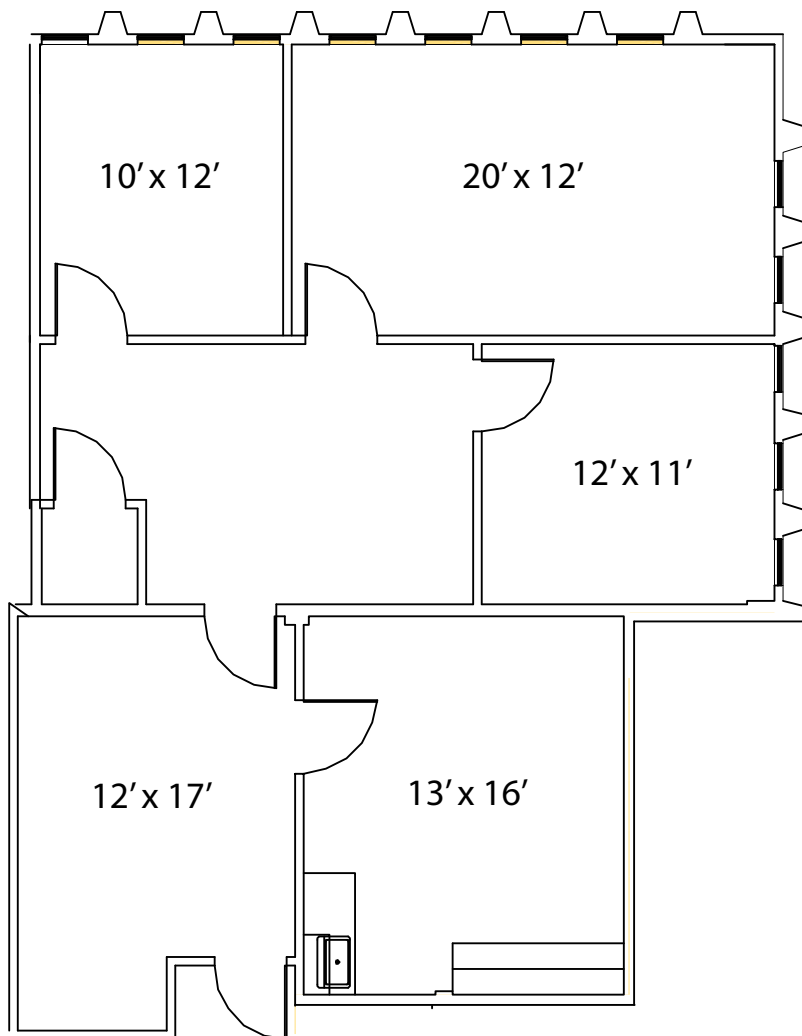

1,371 sf

Steve Butler
Engel Realty
951 18th Street South, Suite 200
Birmingham, AL 35205
Phone: (205) 939-8217
Fax: (205) 939-6817

Disclaimer: The above floor plan is not to scale. The available space shown is believed to be correct but is subject to change.

SUITE 106
265 BUILDING
265 RIVERCHASE PKY. E.
HOOVER, AL. 35244

Prepared by:
American Building Calculations
2209 Collier Parkway, Suite 118
Land O Lakes, FL. 34639
Phone: 813.600.5472
<http://www.abcalc.biz>